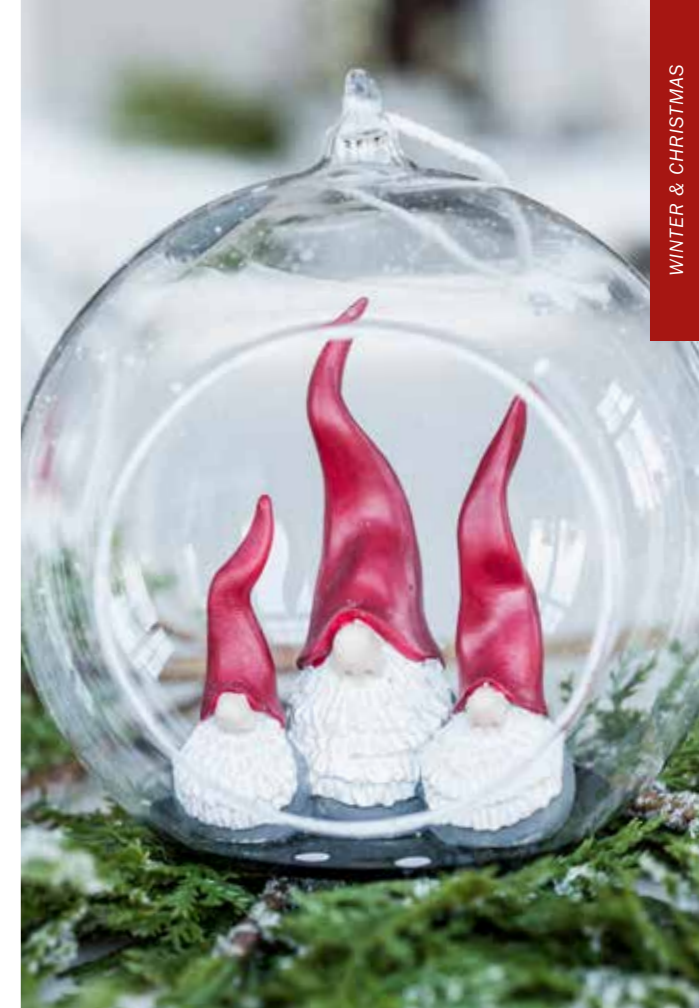

Vår dekortomte har med sitt charmiga utseende fått många beundrare under åren.

With his charming appearance, our Santa high hat has attracted lots of admirers over the years.